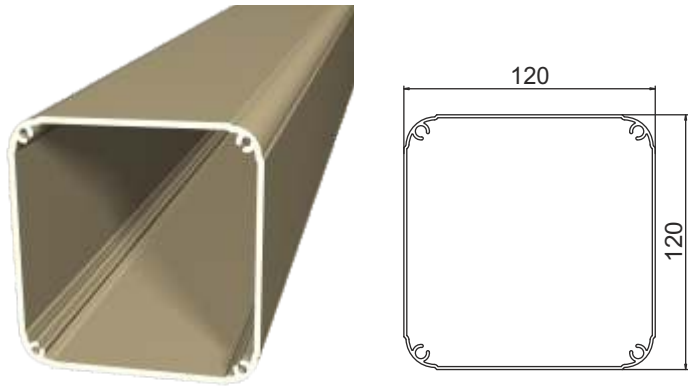

## Traditional Aluminium Pergola

Aluminium pergola is available in a variety of Ral and wood colors offering an absolutely traditional result.

**Κολώνα 120x120 mm**

Column 120x120 mm

**AA 1500**

**Κολώνα 100x100 mm**