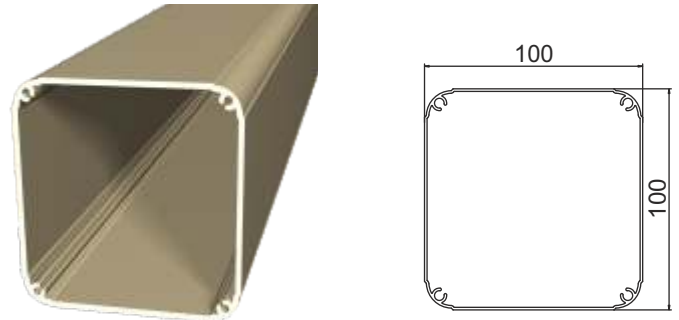

## Traditional Aluminium Pergola

Aluminium pergola is available in a variety of Ral and wood colors offering an absolutely traditional result.

**Κολώνα 120x120 mm**

Column 120x120 mm

**AA 1500**

**Κολώνα 100x100 mm**