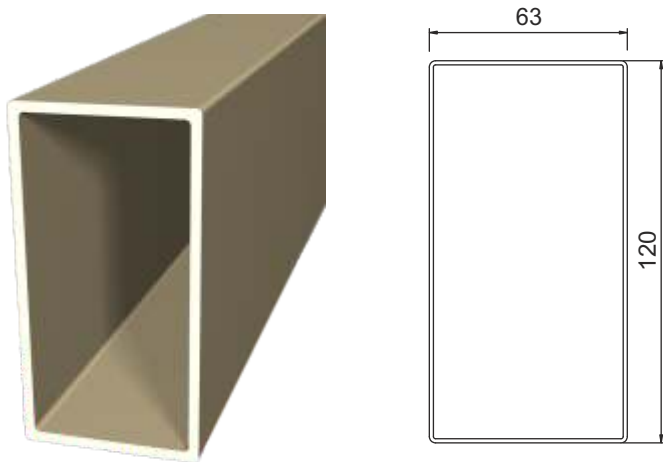

Οριζόντια τραβέρσα 120x63 mm

Horiz. guide 120x63 mm

AA 1502